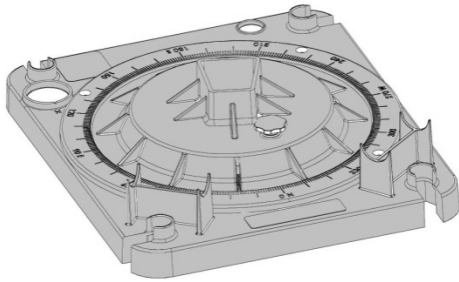

Delsand Mobil Satellite Dish Stand Parts

HD Model

Base Unit Assembly DLS-01 thru DLS-03 & OS-04
Nylon-6

4 Leg Assembly DLS-08 & OS-01
Nylon-6 with 30% Glass fill

Extension DLS=04
Nylon-6 with 15% Glass fill

Mast/Post DLS-10
Nylon-6 with 15% Glass fill

Line of Sight Tool (LOST)
ABS