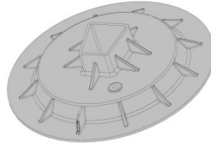

Parts Order List at sales@delsand.com

1. Base Plate: part # DLS-01

2. Rotating Mast Holder: part # DLS-02

3. Azimuth Retaining Ring: part # DLS-03

4. Extension: part # DLS-04

5. Lower Mast with Two Levels: part # DLS-05

6. Middle Mast: part # DLS-06

7. Top Mast: part # DLS-07

8. Leg: part # DLS-08

9. 1-5/8 inch Post: part # DLS-09

10. 2 inch Post: part # DLS-10

11. Line of Sight Tool: part # DLS-11

12. Bolt, Washer, and Nut incased in a molded handle: part # DLS-12

13. Nylon 3/4 inch nut: part # OS-01

14. Retaining bolt: part # DLS-02-1

15. Levels: part # OS-03

16. Compass: part # OS-04