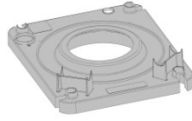

Parts Order List at sales@delsand.com

1. Base Plate: part # DLS-01

2. Rotating Mast Holder: part # DLS-02

3. Azimuth Retaining Ring: part # DLS-03

4. Extension: part # DLS-04

5. Lower Mast with Two Levels: part # DLS-05

6. Middle Mast: part # DLS-06

7. Top Mast: part # DLS-07

8. Leg: part # DLS-08

9. 1-5/8 inch Post: part # DLS-09

10. 2 inch Post: part # DLS-10

11. Line of Sight Tool: part # DLS-11

12. Bolt, Washer, and Nut incased in a molded handle: part # DLS-12

13. Nylon 3/4 inch nut: part # OS-01

14. Retaining bolt: part # DLS-02-1

15. Levels: part # OS-03

16. Compass: part # OS-04