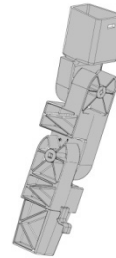

Delsand Mobil Satellite Dish Stand Parts

Std. Model

Base Unit Assembly DLS-01 thru DLS-03 & OS-04
Nylon-6

4 Leg Assembly DLS-08 & OS-01
Nylon-6 with 30% Glass fill

Extension DLS=04
Nylon-6 with 15% Glass fill

Mast Assembly DLS- 05 thru DLS-07, DLS-12 & OS-03
Nylon-6 with 15 % Glass fill

1-5/8 Outside Diameter Post DLS-09
Nylon-6 15% Glass fill

Line of Sight Tool (LOST) DLS-11
ABS