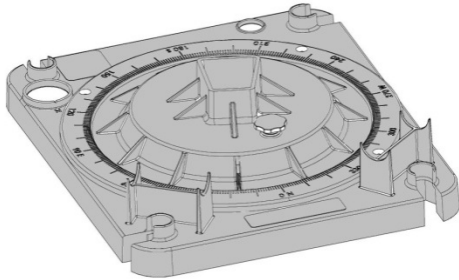

Delsand Mobil Satellite Dish Stand Parts

Std. Model

Base Unit Assembly DLS-01 thru DLS-03 & OS-04
Nylon-6

4 Leg Assembly DLS-08 & OS-01
Nylon-6 with 30% Glass fill

Extension DLS=04
Nylon-6 with 15% Glass fill

Mast Assembly DLS- 05 thru DLS-07, DLS-12 & OS-03
Nylon-6 with 15 % Glass fill

1-5/8 Outside Diameter Post DLS-09
Nylon-6 15% Glass fill

Line of Sight Tool (LOST) DLS-11
ABS