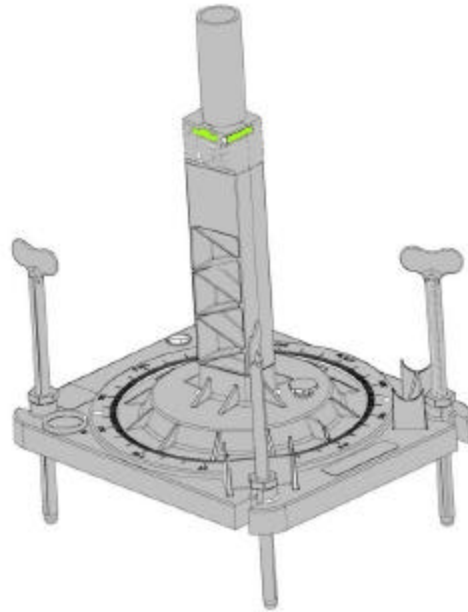

HD 2 inch OD Model

What is in the Box?

Base Unit Assembly, Leg Assemblies (4), Extension, 2 inch OD Mast/Post, Line of Sight Tool (LOST).

Documentation:

Parts List, Assembly Instructions, Calibration Instructions, Setup Instructions & Buzz Word terminology.

What is not in the Box?

Dish Antenna and LNB (obtained from the Satellite Dish Provider).

Coax Cable.

½ inch wrench.

Extra Weights (recommend two 10 lb Dumb Bells).