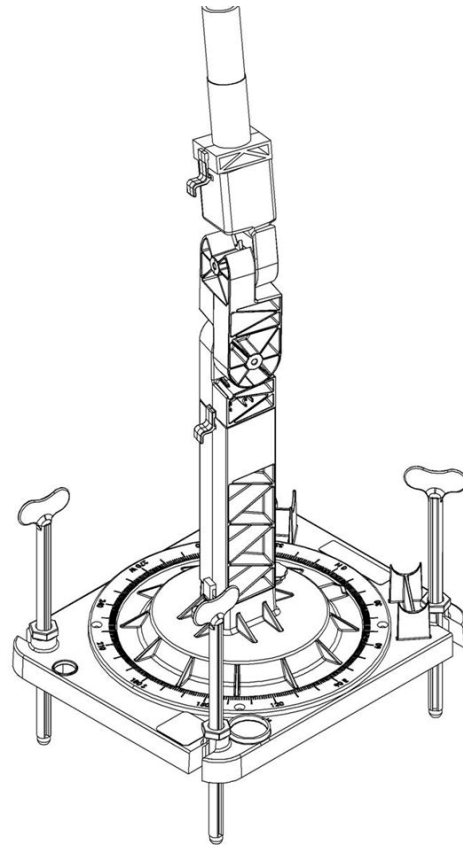

## Std 1-5/8 inch OD Model

## What is in the Box?

Base Unit Assembly, Leg Assemblies (4), Extension, Mast Assembly, 1-5/8 OD Post & Line of Sight Tool (LOST).

Documentation:

Parts List, Assembly Instructions, Calibration Instructions, Setup and Locate Satellite Signal Instructions & Buzz Word terminology.

## What is not in the Box?

Dish Antenna and LNB (obtained from the Satellite Dish Provider).

Coax cable.

11 MM wrench.

Extra Weights (recommend two 5 lb Dumb Bells)